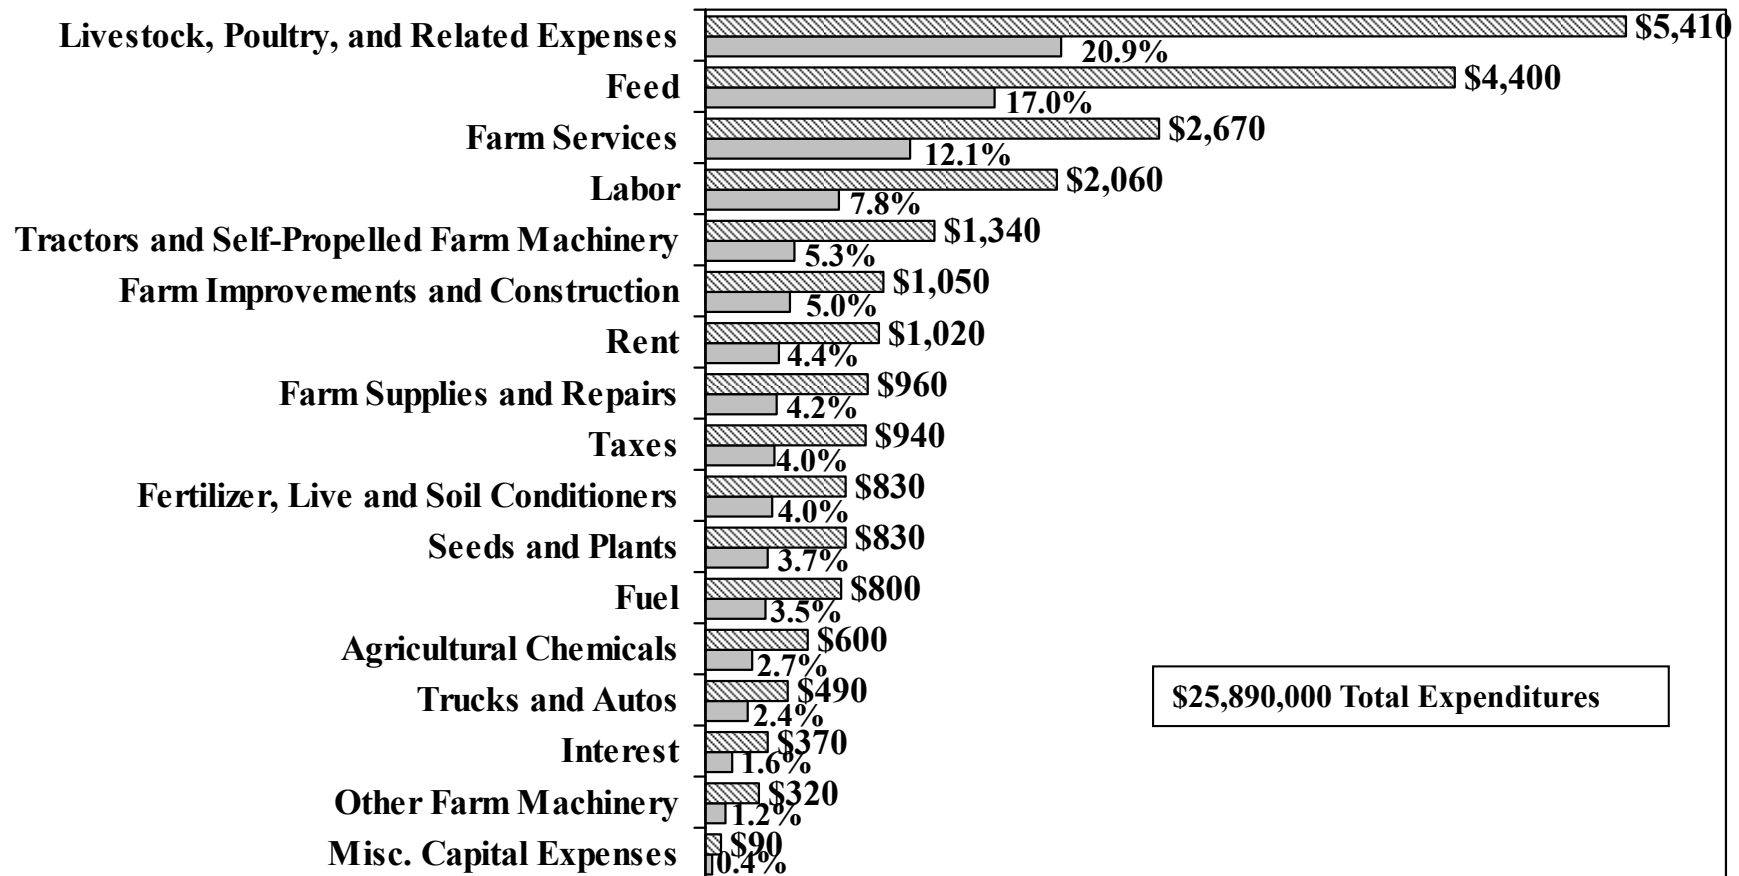

# Texas Farm Production Expenditures

## By Input Items, Expense, Percent of Total Texas, 2017

Source: "Farm Production Expenditures Annual Summary",  
USDA/NASS, August 2018

■ Percent   ■ Million \$

Numbers may not add due to rounding

## Total and Average Per Farm, 1997 - 2017

Source: "Farm Production Expenditures 2018 Summary",  
 USDA/NASS, August 2018; 2012 Census

# Texas Total Fuel and Oil Farm Expenditures, 1949 - 2016